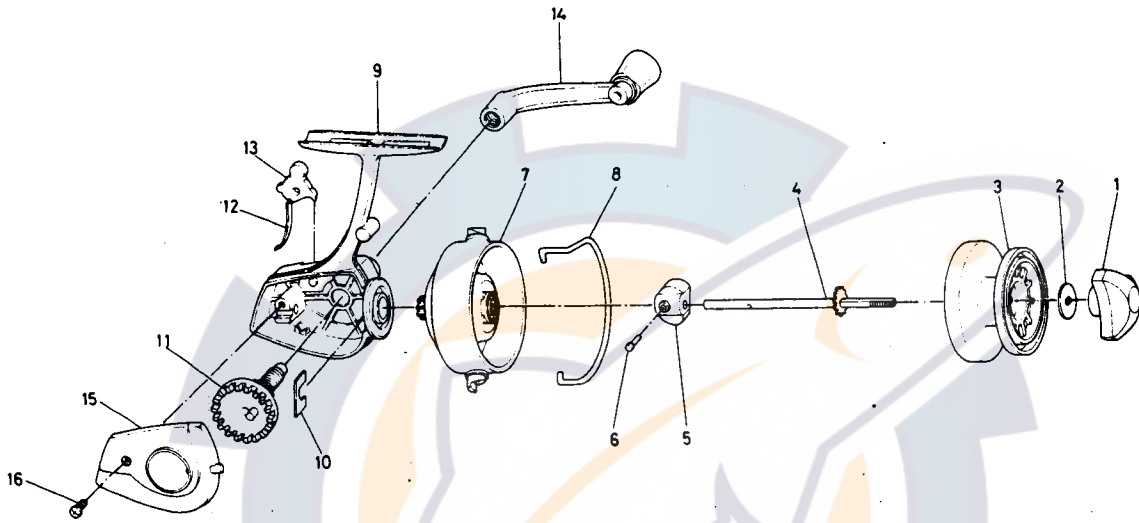

SPINNING REEL **401A**

Key No.	Parts No.	Parts Name	Key No.	Parts No.	Parts Name
1	6-441-3501	Drag knob	9	6-192-8902	Body
2	6-374-7901	Drag washer	10	6-632-4011	Pinion retainer
3	6-730-8001	Spool	11	6-412-8901	Drive gear
4	6-710-5301	Main shaft	12	6-150-6201	Anti-reverse claw spring
5	6-480-5101	Oscillating slider	13	6-111-6101	Anti-reverse claw
6	6-490-4411	Oscillating slider pin	14	6-745-7501	Handle
7	6-735-2502	Rotor	15	6-706-4102	Body cover
8	6-220-2331	Bail	16	6-351-1103	Body cover screw